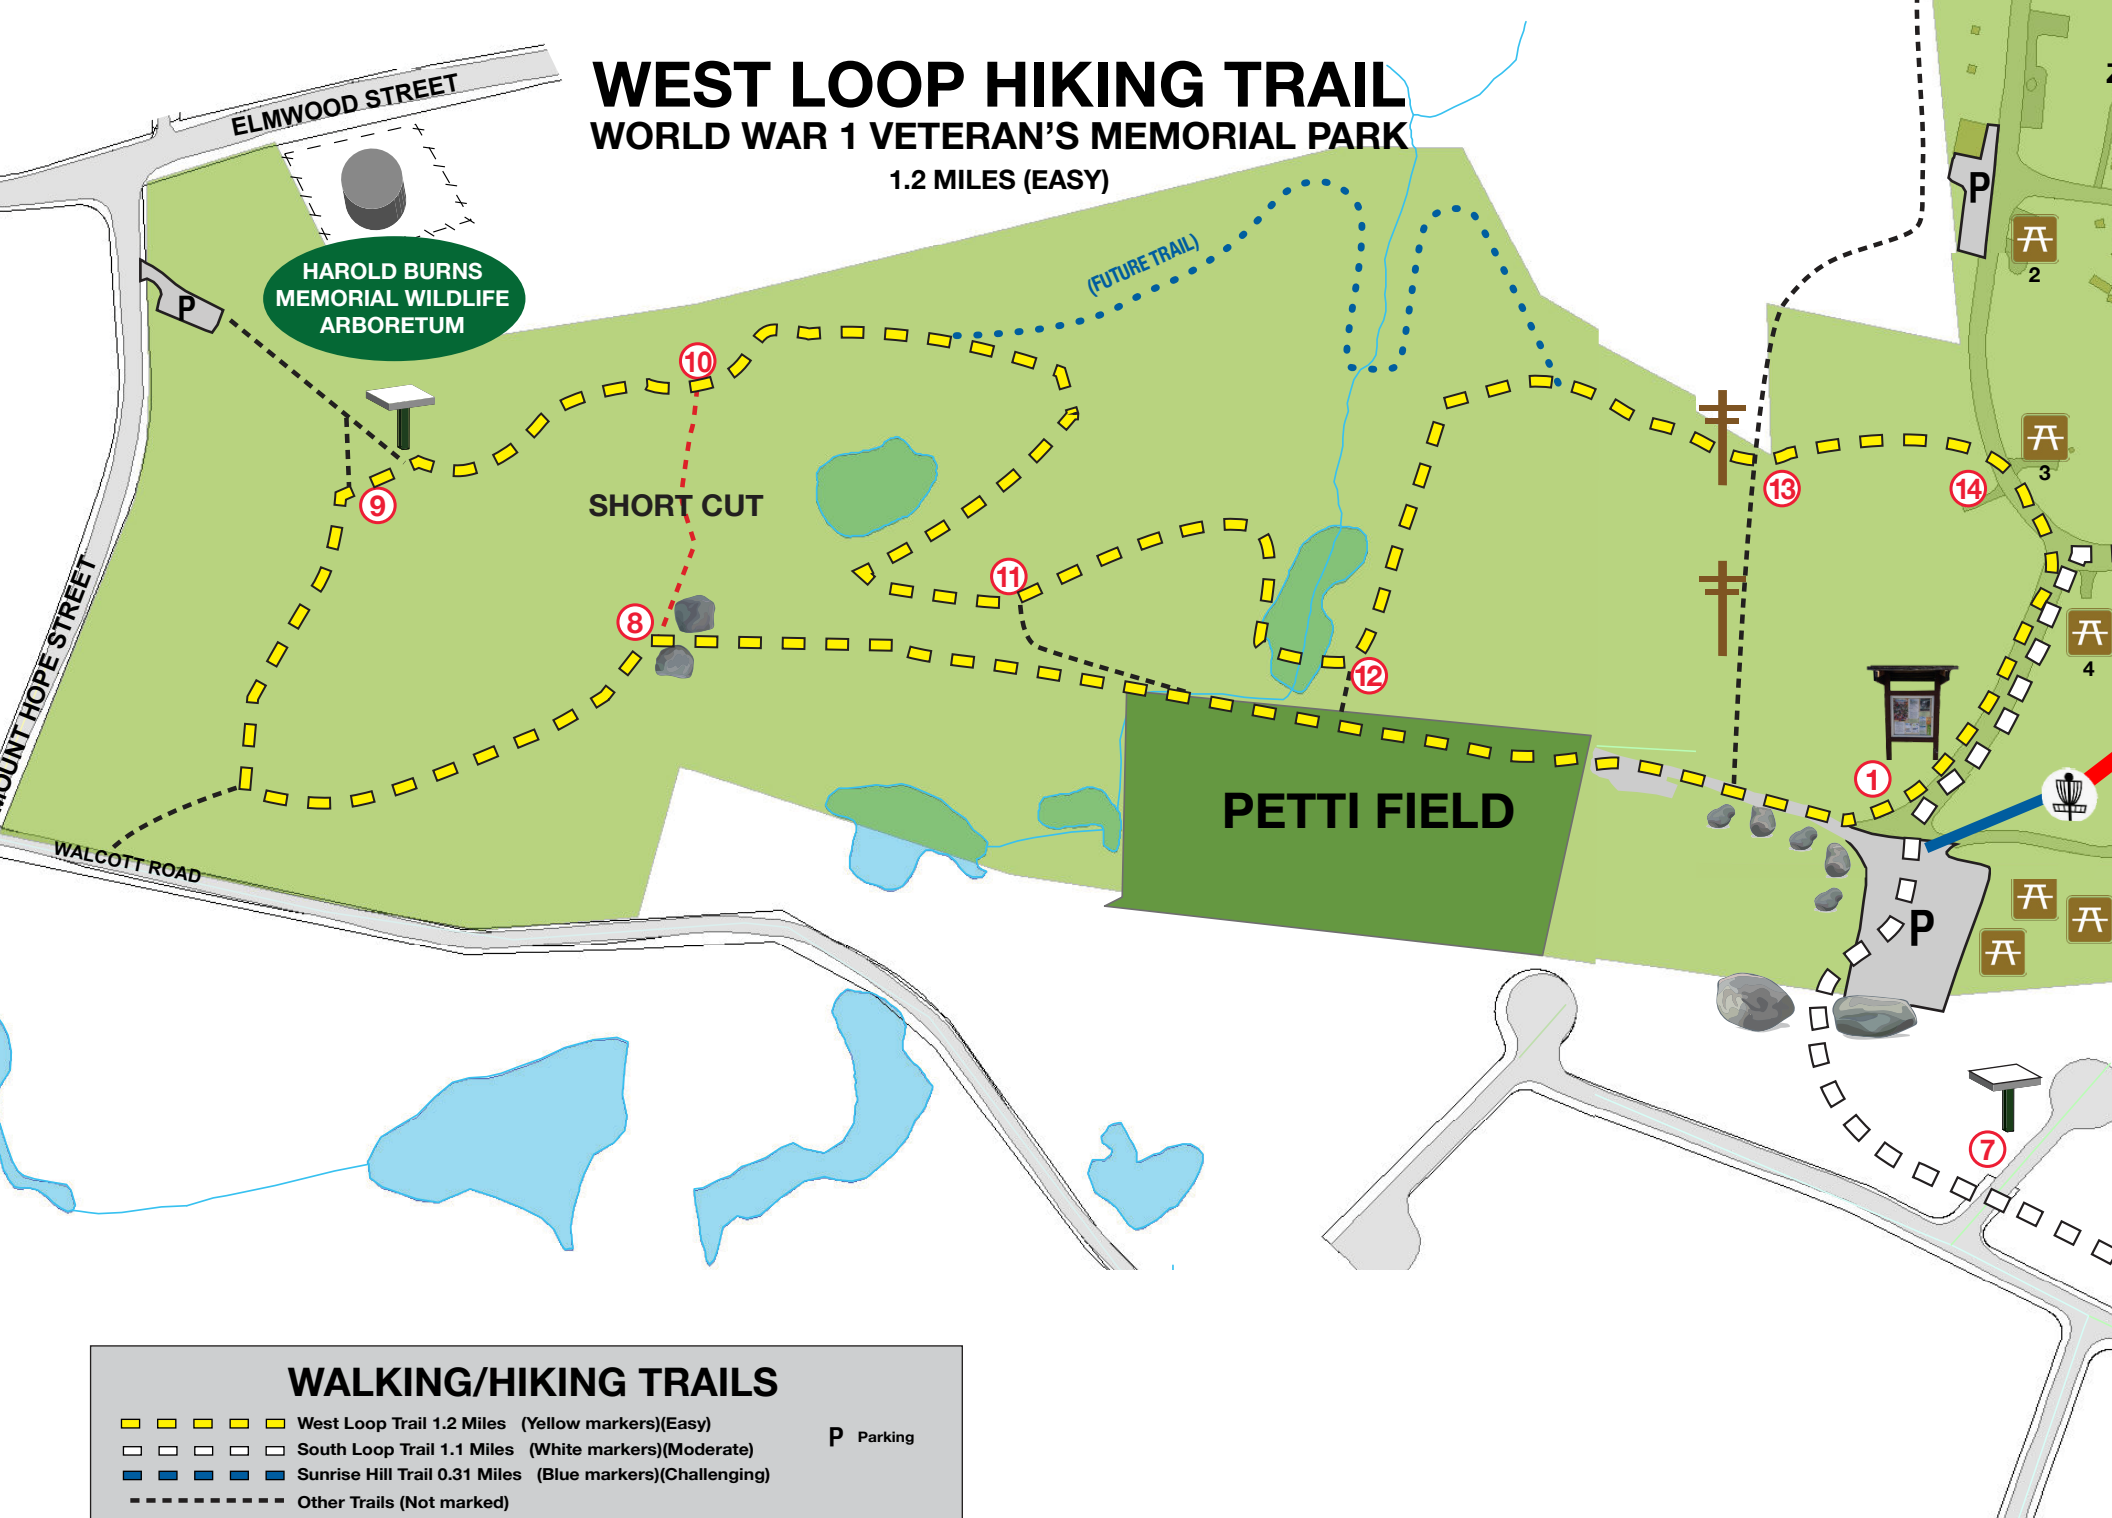

WEST LOOP HIKING TRAIL

WORLD WAR 1 VETERAN'S MEMORIAL PARK

1.2 MILES (EASY)

WALKING/HIKING TRAILS

- - - - - West Loop Trail 1.2 Miles (Yellow markers)(Easy)
 - - - - - South Loop Trail 1.1 Miles (White markers)(Moderate)
 - - - - - Sunrise Hill Trail 0.31 Miles (Blue markers)(Challenging)
 - - - - - Other Trails (Not marked)
- P** Parking

MAP NOT TO SCALE